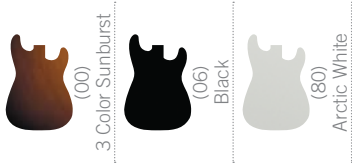

306 (Black with Racing Stripes)

380 (Arctic White with Cross Graphic)

Fender®

KENNY WAYNE SHEPHERD STRATOCASTER®: Grammy-nominated artist Kenny Wayne Shepherd has been carrying the blues torch since he exploded on the scene in the mid-nineties. Fender® is proud to release Kenny's new signature model Stratocaster®. Inspired by his own vintage '61 Strat® (currently on display at the Rock 'n Roll Hall of Fame), the Kenny Wayne Shepherd Stratocaster features vintage styling coupled with modern player-centric appointments including Graph Tech® bridge saddles, a 12" radius fretboard, a custom neck shape, and jumbo frets.

300 (3 Color Sunburst)

KENNY WAYNE SHEPHERD STRATOCASTER®

COLORS:

SPECIFICATIONS:

Body Alder**Finish** Polyester**Neck** Maple**Fingerboard** Rosewood, 12" radius**Frets** 21, Jumbo**Scale Length** 25.5", (648 mm)**Nut** 1.650", (42 mm)**Hardware** Chrome**Tuning Keys** Fender® Vintage Style Tuning Machines**Bridge** Vintage Style Synchronized Tremolo with Graph Tech® Saddles**Pickguard** 3-Ply Mint Green on: (300) 3-Color Sunburst and (380) Arctic White; 3-Ply Black/White/Black on (306) Black**Pickups** Neck: Custom-Voiced Kenny Wayne Shepherd
Middle: Custom-Voiced Kenny Wayne Shepherd
Bridge: Custom-Voiced Kenny Wayne Shepherd**Pickup Switching** 5-Position Blade:
Position 1. Bridge Pickup
Position 2. Bridge and Middle Pickup
Position 3. Middle Pickup
Position 4. Middle and Neck Pickup
Position 5. Neck Pickup**Controls** Master Volume, Tone 1 (Neck and Middle Pickups); Tone 2 (Bridge Pickup)**Strings** Fender Standard Tension Bullet End ST3250R, Nickel Plated Steel, Gauges: (.010, .013, .017, .026, .036, .046), p/n 0730250206**Incl. Accessories** Case: Deluxe Gig Bag